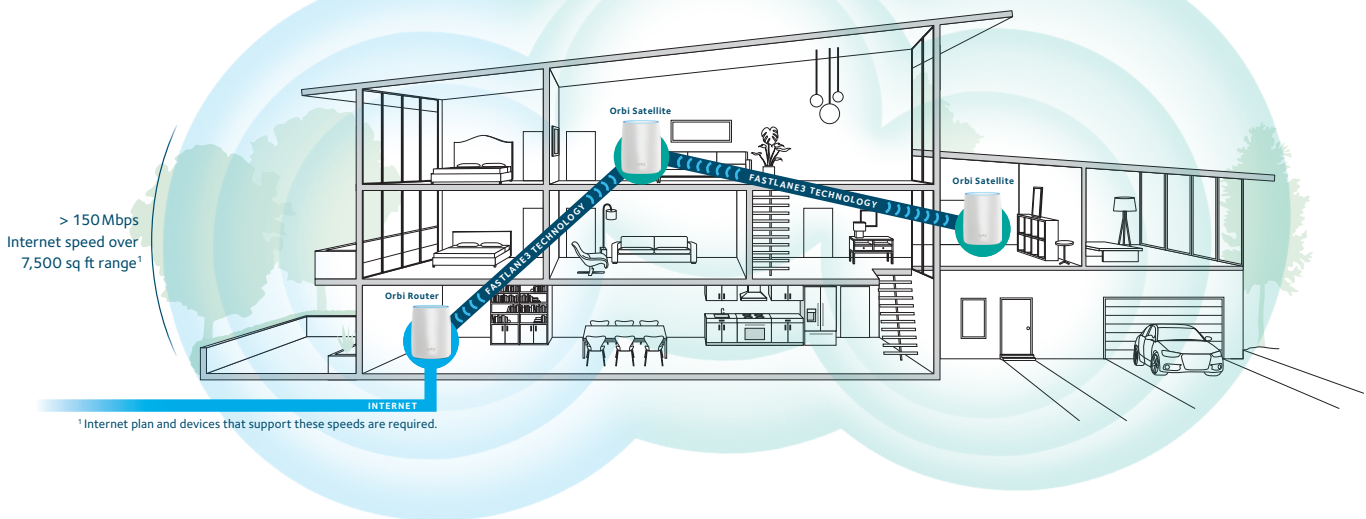

Overview

This Orbi WiFi System comes with an Orbi WiFi Router and two Satellites that deliver unparalleled WiFi coverage. It covers homes up to 7,500 square feet with strong WiFi signals. Innovative Tri-band WiFi helps maximize the Internet speeds available in your home.

Your Home & Yard. Covered.

This kit of three covers up to a 7,500 sq ft+ home with high-performance AC3000 WiFi.

Simple & Secure.

Use the Orbi app or a web browser to create secure whole home WiFi in minutes. With no accounts to setup.

Manage Your Kids' Screen Time.

Circle® with Disney Smart Parental Controls lets you easily manage content & time online on any device.

House Diagram

7,500 Square Feet of Orbi WiFi Coverage

¹ Internet plan and devices that support these speeds are required.